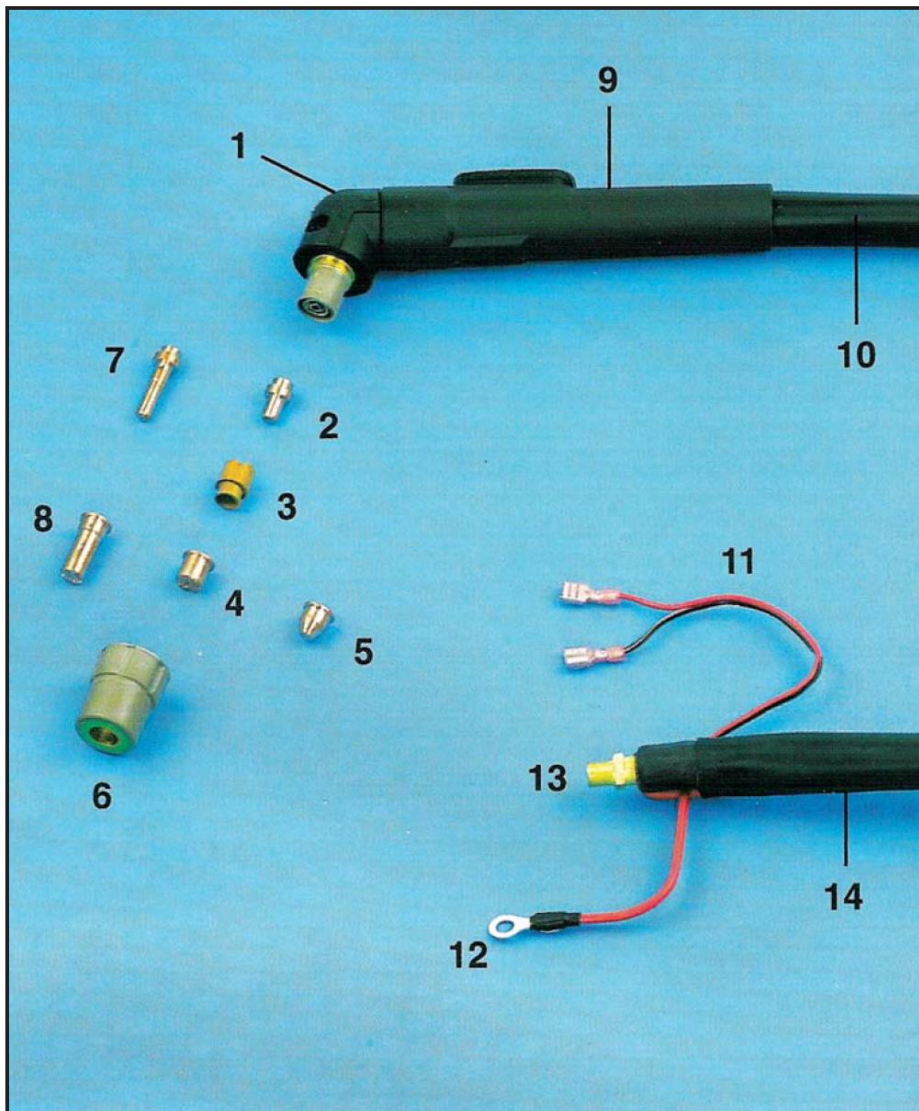

PLASMA TORCH CONSUMABLES Compatible with

CEBORA - POCKET / CAR 30

CEBORA POCKET & CAR 30 - COMPATIBLE CONSUMABLES

Item#	Part #	Description	Pack Qty	Trade Price/Pkt
2	C1520	Electrode HF - Threaded	5	
3	C1510	Swirl ring	1	
4	C1309	Cutting tip - Flat	5	
5	C1305	Cutting tip - Conical	5	
6	C5.710.120	Nozzle retaining cap	1	
7	C1519	Long electrode HF - Threaded	5	
8	C1366	Long cutting tip - Flat	5	
	C1306	Long cutting tip - Conical	5	